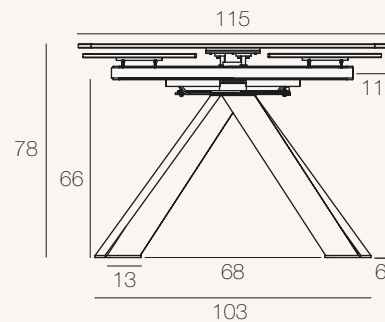

GRANDE AUSTIN[®]

REF :
DT058

Version shown

DT058MC (Calcatta Marble plate finish)

Category

Dining Table

For use

Interior

Dimensions available

DT058 : 115/190 x 190 x h75/78 cm

DT058

Unit : centimetre

MECHANISM

Synchronized manual system with two 37.5 cm lateral extensions.

DT058 : Up to 8 seats

DT058 : Up to 10 seats

© Registered design (INPI : 20222320)

Skids :

Adjustable glides to ensure stability.

Assembly time :

15 minutes

PACKAGING

DT058 (Size : 115/190 x 190 x h75/78 cm)

	Plate	Legs	Total
Number of packages	1	1	2
Gross weight (Product + packaging)	159 kg	17 kg	176 kg
Net weight	133 kg	16 kg	149 kg
Package size	196 x 121 x 11 cm	97 x 25 x 13 cm	