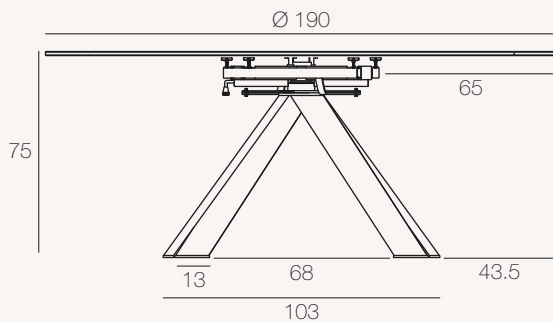

GRANDE AUSTIN[®]

REF :
DT058

Version shown

DT058MC (Calcatta Marble plate finish)

Category

Dining Table

For use

Interior

Dimensions available

DT058 : 115/190 x 190 x h75/78 cm

DT058

Unit : centimetre

MECHANISM

Synchronized manual system with two 37.5 cm lateral extensions.

DT058 : Up to 8 seats

DT058 : Up to 10 seats

© Registered design (INPI : 20222320)

Skids :

Adjustable glides to ensure stability.

Assembly time :

15 minutes

PACKAGING

DT058 (Size : 115/190 x 190 x h75/78 cm)

	Plate	Legs	Total
Number of packages	1	1	2
Gross weight (Product + packaging)	159 kg	17 kg	176 kg
Net weight	133 kg	16 kg	149 kg
Package size	196 x 121 x 11 cm	97 x 25 x 13 cm	